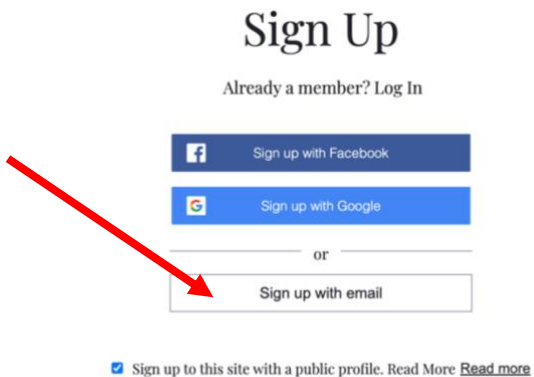

## Steps to Become a Member on the TCC Website

1. Go to <https://www.torrancecivicchorale.net/>
2. Click "Login" at top right.

3. Click "Sign up with e-mail"

4. Complete the info.

Email

Password

[Forgot password?](#)

I'm not a robot

Log In

or log in with

5. Check "I am not a robot".

6. After you submit, I will approve you as a new member.
7. Go back and log in with the same login and password in the same place.

8. You will see "Hello \_\_\_\_" at the top right when you are logged in.