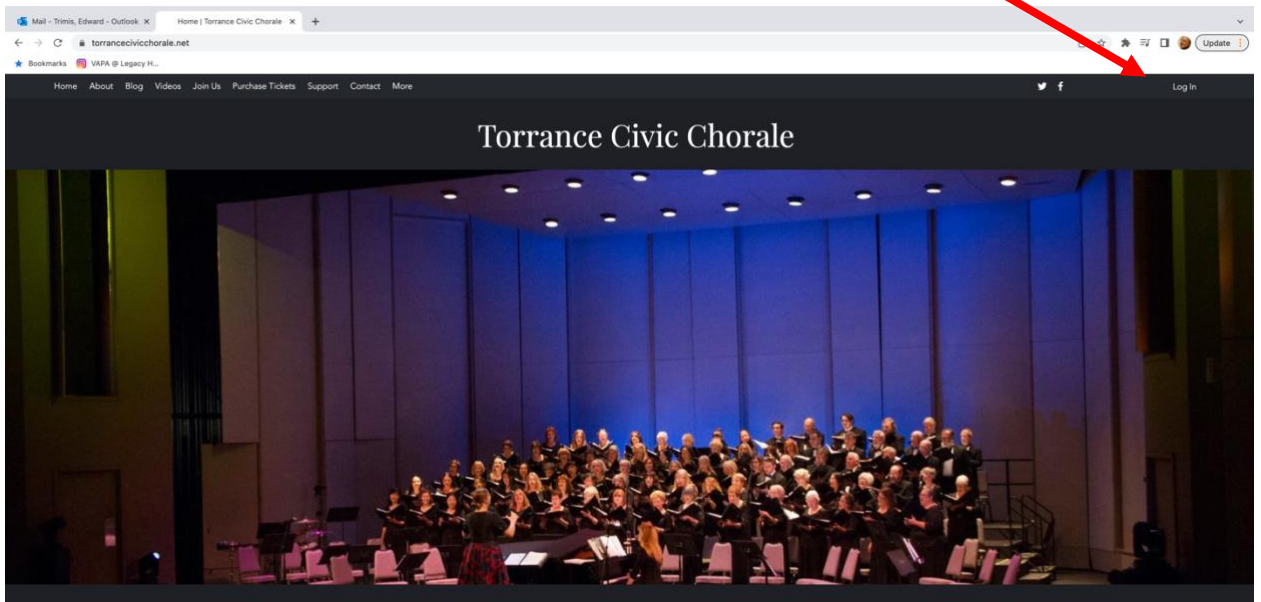

6. After you submit, I will approve you as a new member.
7. Go back and log in with the same login and password in the same place.