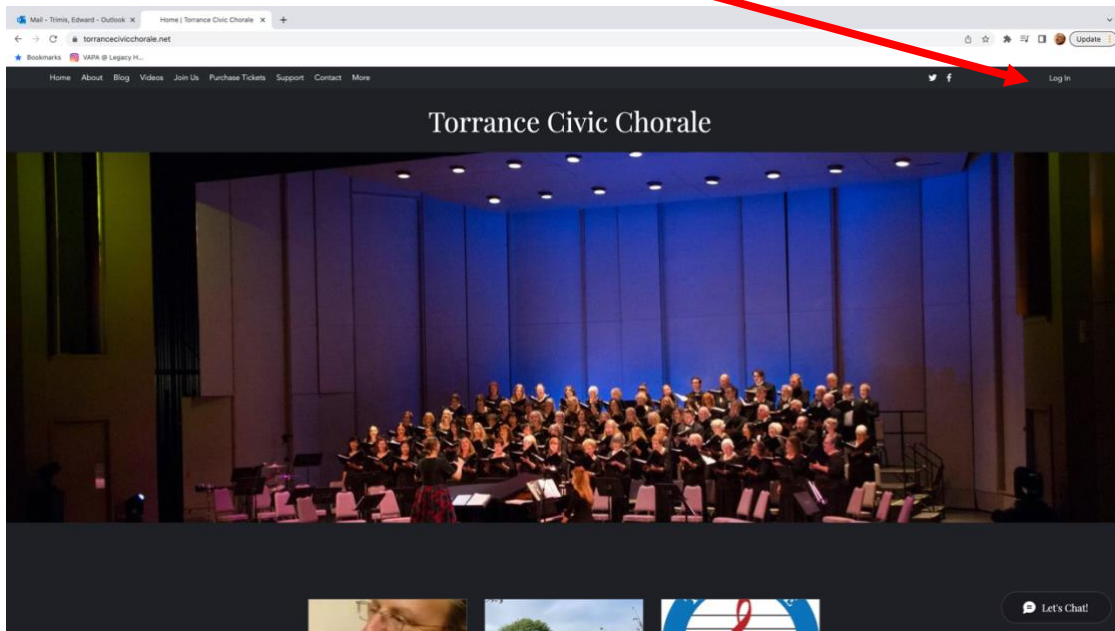

## Steps to Become a Member on the TCC Website

1. Go to <https://www.torrancecivicchorale.net/>
2. Click "Login" at top right.

3. Click "Sign up with e-mail"

4. Complete the info.

Email

Password

[Forgot password?](#)